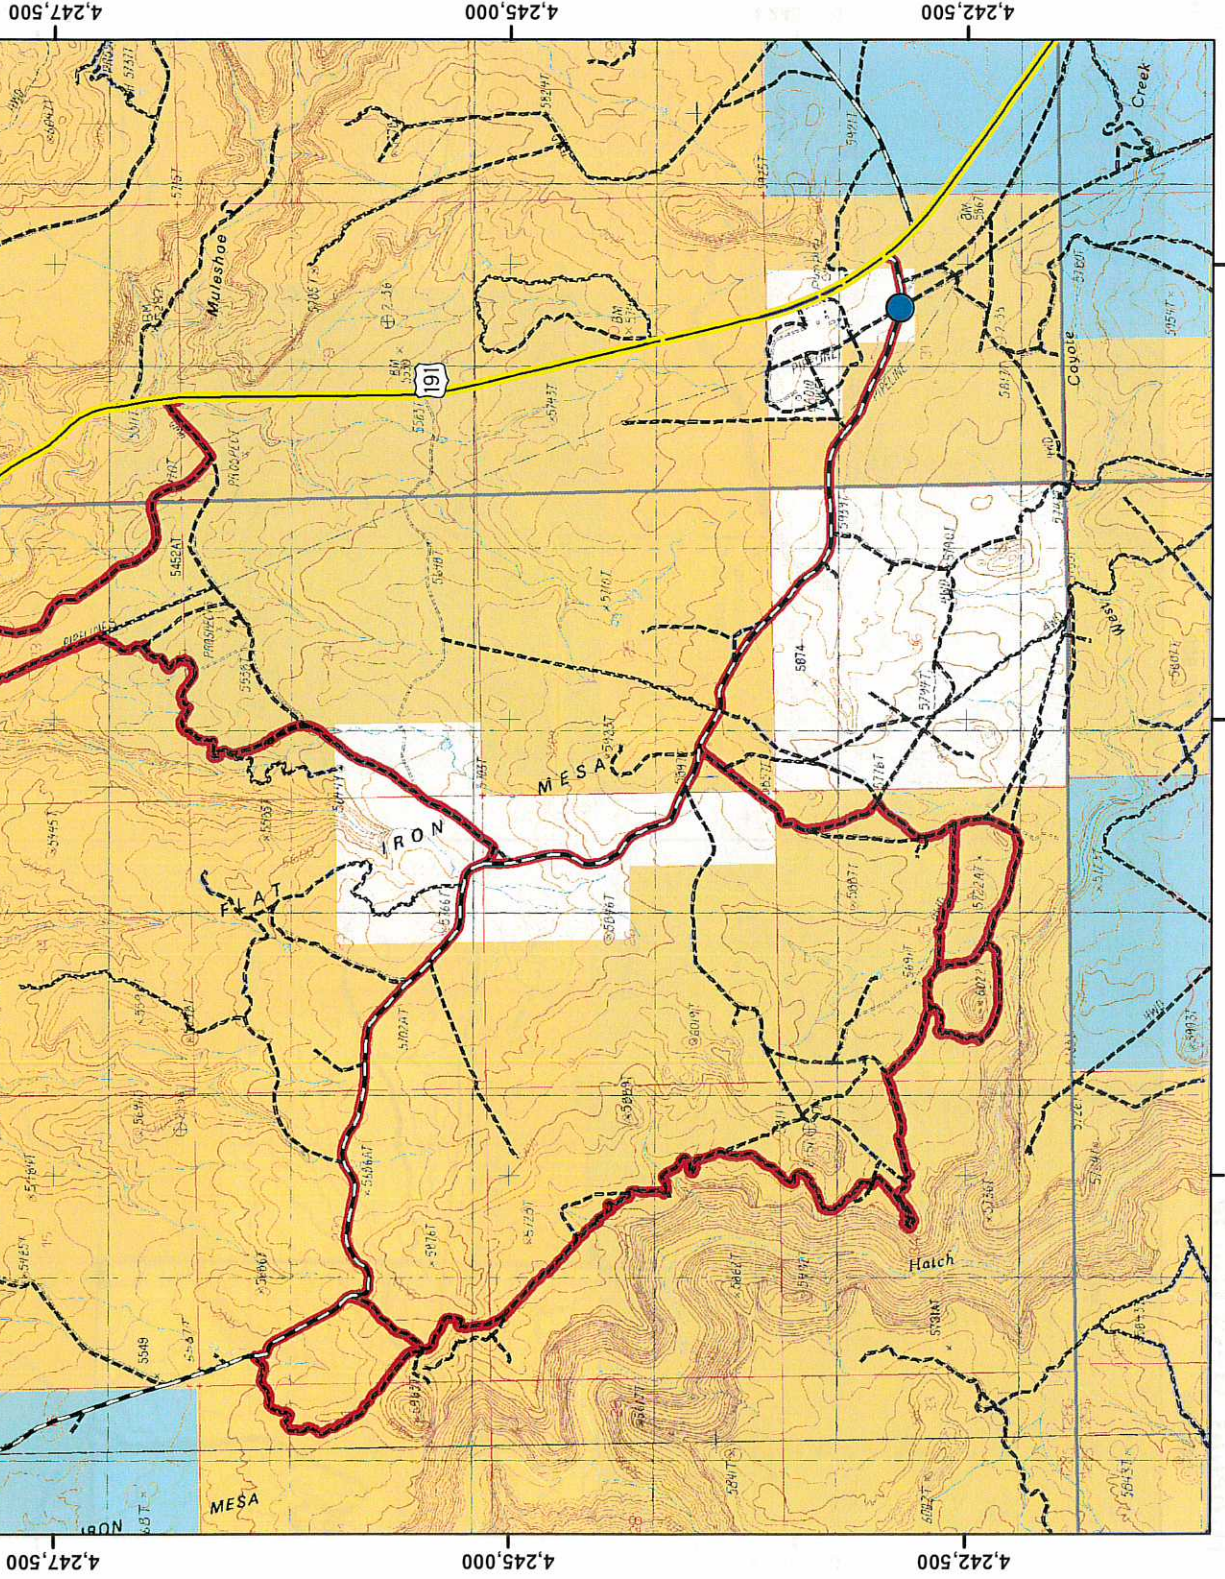

# Flat Iron Mesa Route

DOI-BLM-Y020-2014-011 EA  
 Bureau of Land Management  
 Moab Field Office

- Staging Area (Private Land)
- Flat Iron Mesa Route
- State and Federal Highways
- - - B Roads (Maintained)
- - - D Roads (Unmaintained)

### Land Status

- Bureau of Land Management
- State
- Private

Location Map  
 Utah BLM Field Office Boundaries

Date: 5/18/2014

*This product may not meet BLM standards for accuracy and content. Different data sources and input scales may cause some misalignment of data layers. No warranty is made by the Bureau of Land Management for the use of the data for purposes not intended by the BLM.*

Gnd: UTM Zone 12 NAD 83