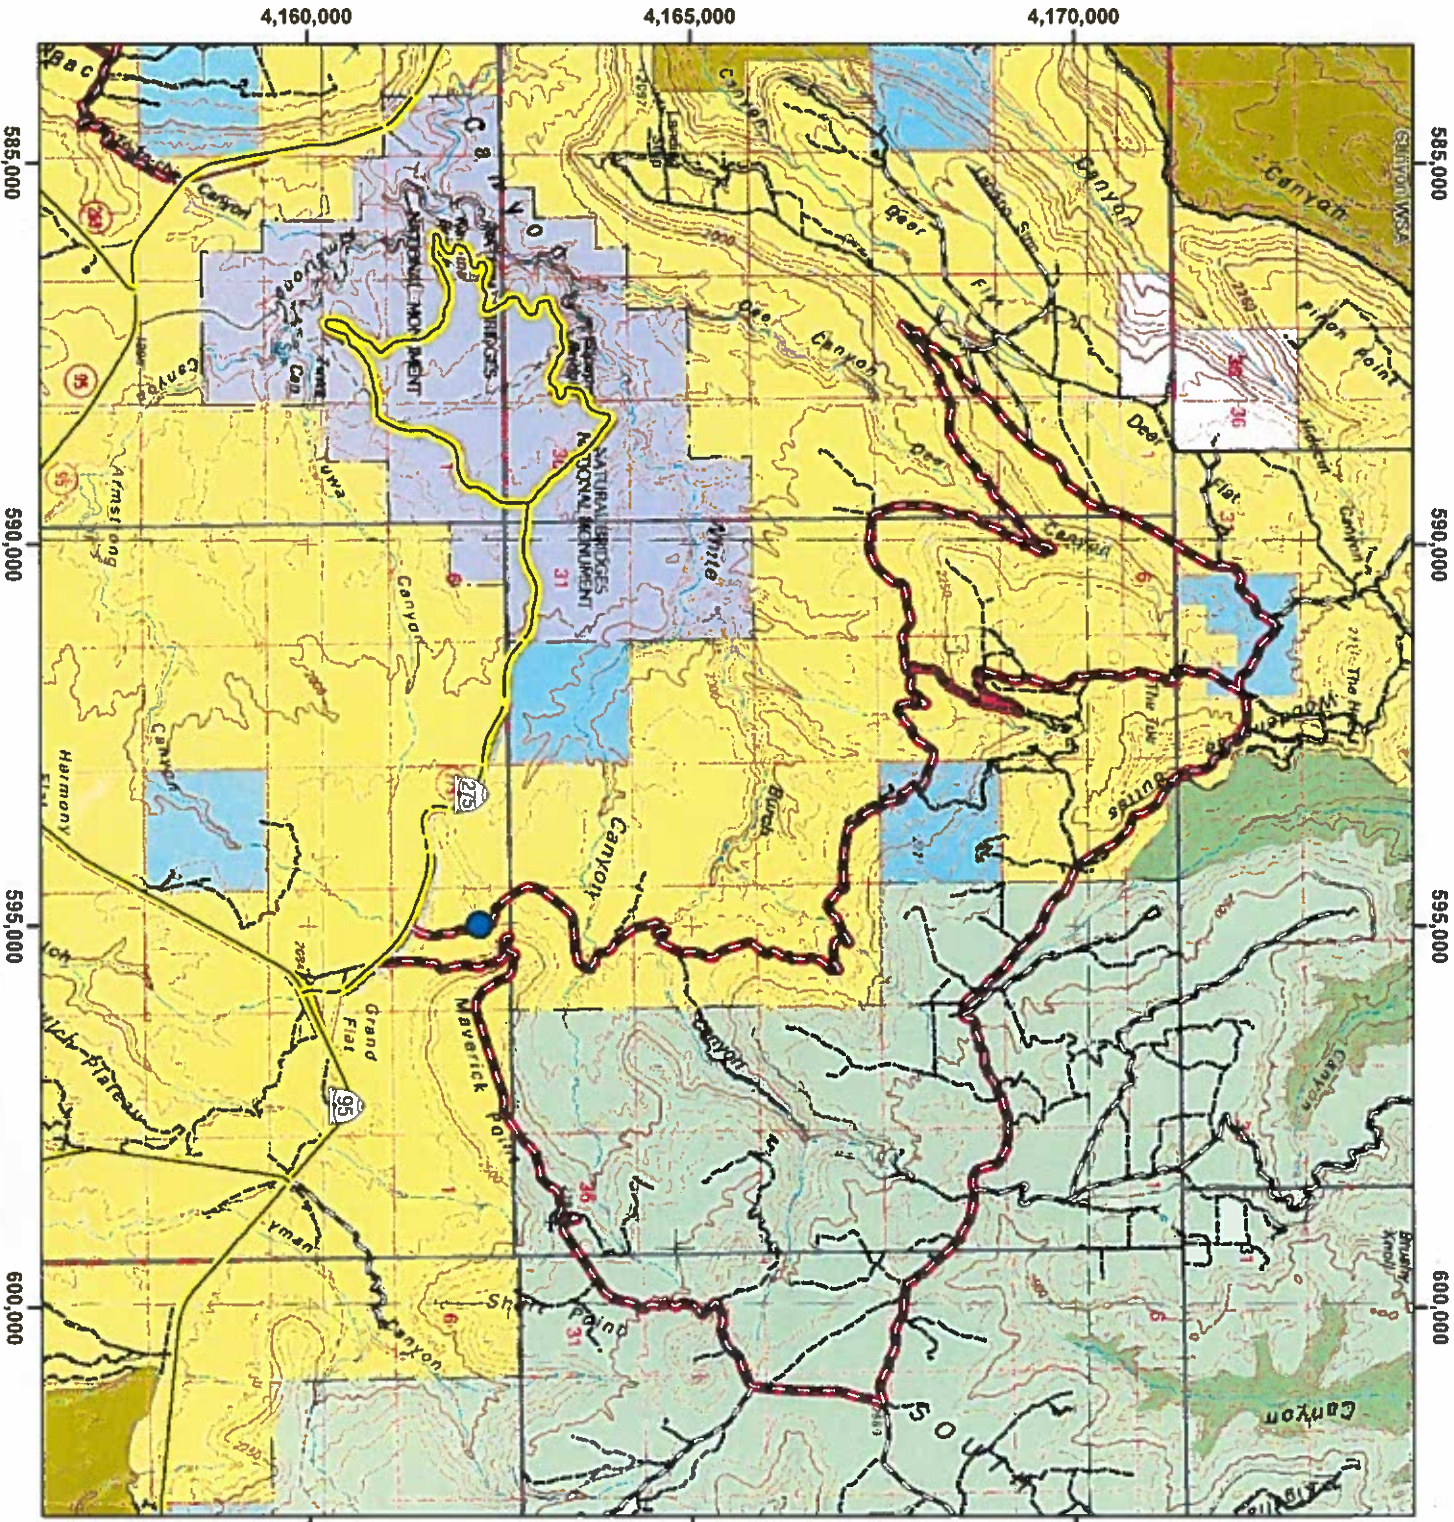

Woodenshoe Route

DOI-BLM-Y020-2012-0037 EA
 Bureau of Land Management
 Monticello Field Office

- Staging Area
 - Woodenshoe Route
 - State and Federal Highways
 - B Roads (Maintained)
 - - - D Roads (Unmaintained)
 - Wilderness Study Area
- Land Status**
- Bureau of Land Management
 - National Park Service
 - US Forest Service
 - US Forest Service Wilderness
 - State
 - Private

Location Map
 Utah BLM Field Office Boundaries

Date: 9/11/2012

This product may not meet BLM standards for accuracy and content. If you need data sources and input scales may cause some misalignment of data layers. No warranty is made by the Bureau of Land Management for the use of the data for purposes not intended by the BLM.
 Grid: UTM Zone 12 NAD 83